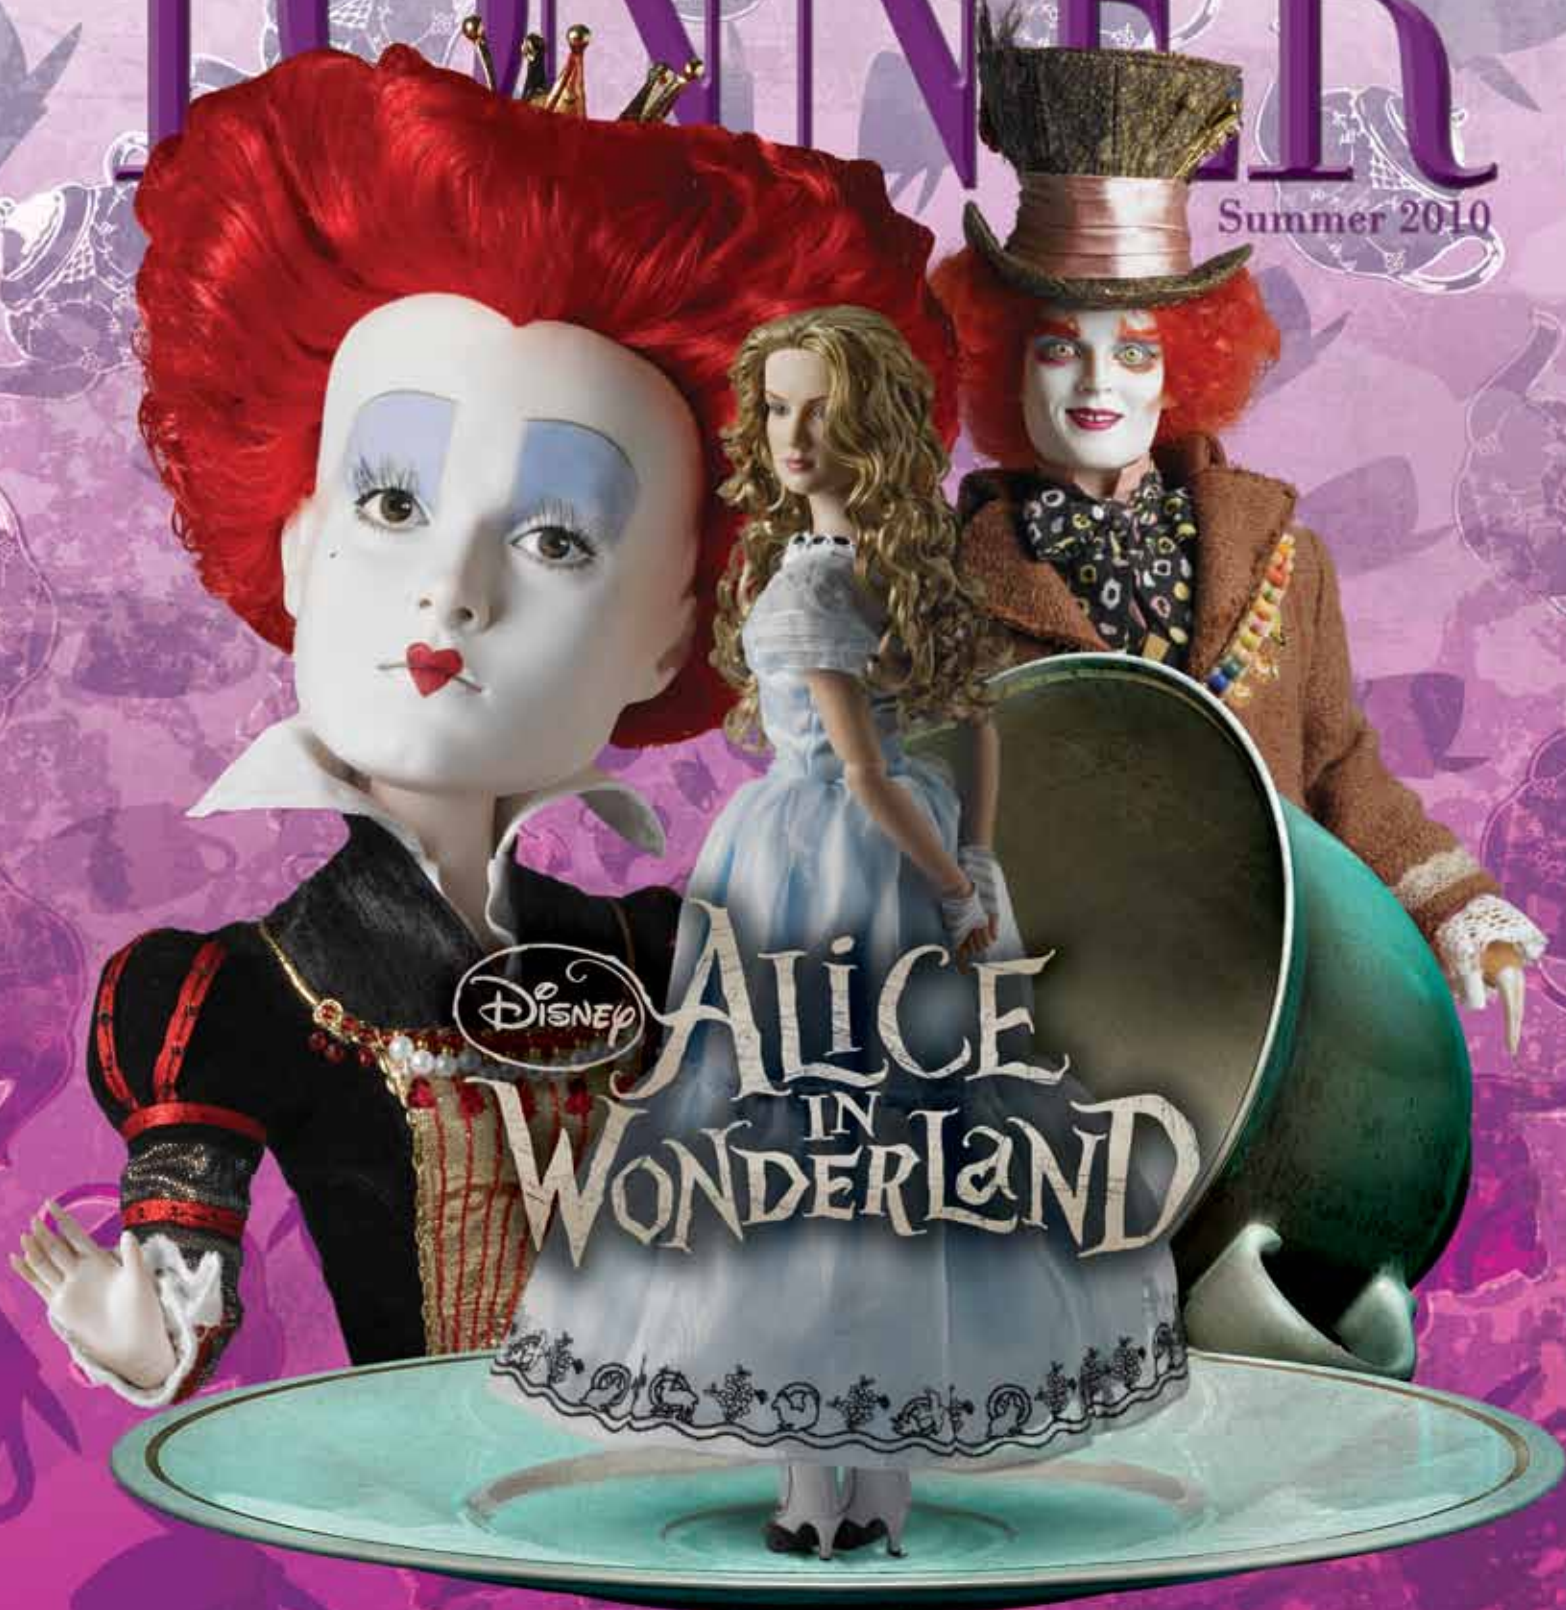

TONNER®

Summer 2010

Disney

ALICE
IN
WONDERLAND

Creators of Exquisite Dolls and Character Figures™
from Today's Hottest Movies and Pop Culture Legends

TONNERDIRECT.COM

TONNER[®]

- PAGE 3 
- 6 
- 8 
- 9 
- 10 
- 11 
- 12 
- 14 
- 16 
- 17 
- 18 
- 20 
- 22 
- 24 
- 26 

ALICE KINGSLEIGH
DRESSED TONNER CHARACTER FIGURE™
T10DYDD01
LE1000
\$149.99

Straight from Tim Burton's Alice in Wonderland comes the most curious heroine of all, ALICE KINGSLEIGH - This finely crafted film replica features an authorized likeness of Mia Wasikowska, and includes a crisp organza gown with custom rabbit embroidery at the hem, hand-sewn tiny seed bead buttons, and lace trimmings at the collar. Alice's other accessories include striped mesh fingerless gloves, striped knit tights, soft cotton petticoat, black and white faux leather boots with tiny button details, and gold chain necklace with red jewel (not shown). App. 16" Tall; fully articulated in vinyl/hard plastic; rooted hair; hand-painted facial features; includes display stand.