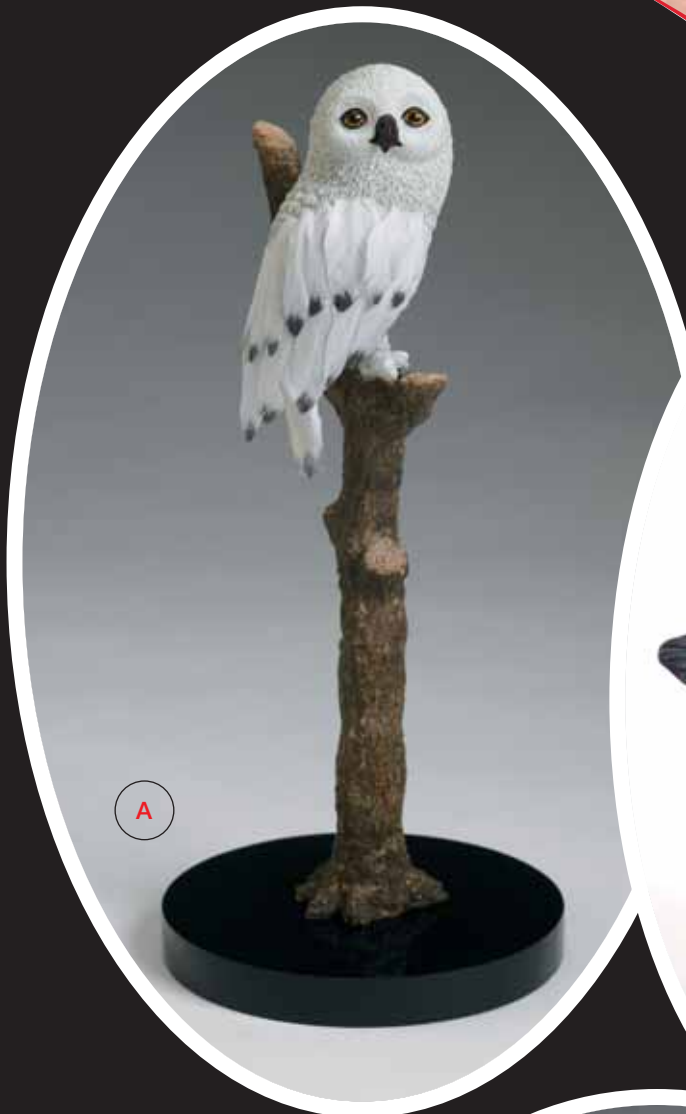

B

Harry Potter™

A