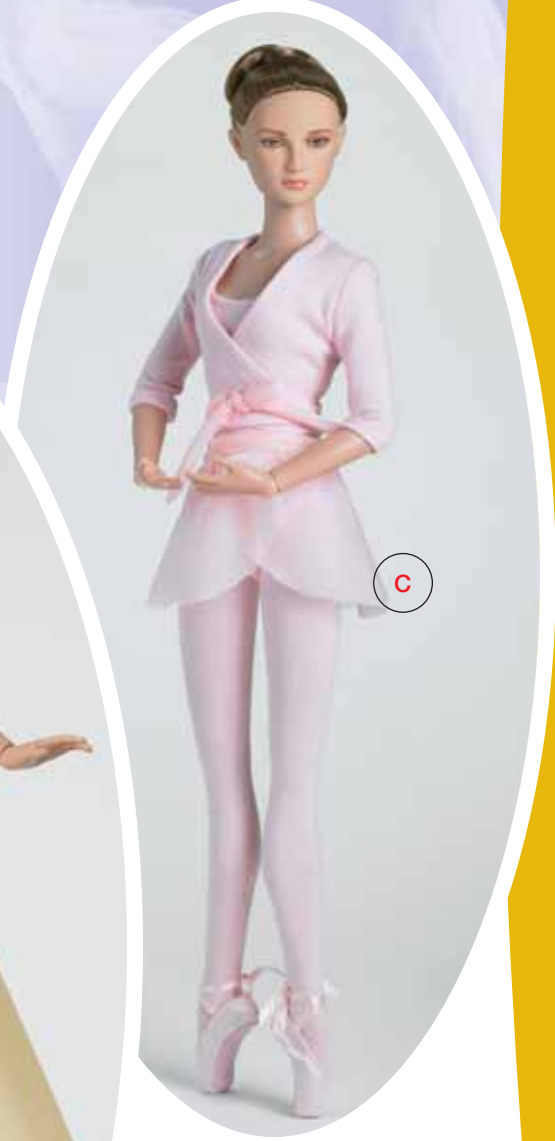

A

A | Coppélia
 DRESSED DOLL
 T7-NYDD-01
 LE 500
 \$174.99

B

B | Titania
 OUTFIT ONLY
 T7-NYOF-01
 LE 500
 \$69.99

C

C | NYCB Dance Class
 DRESSED DOLL
 T7-NYDD-03
 LE 1000
 \$119.99

Please note that not all dolls shown with Outfit Only ensembles are available as shown. Dolls have been styled for photography and may vary from actual production dolls.