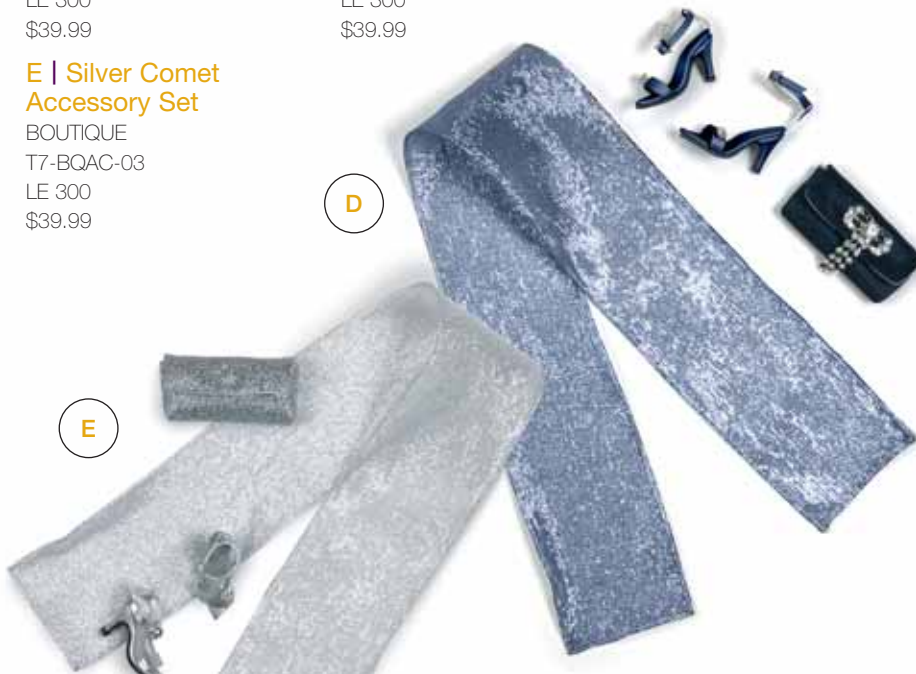

A | Flat Steps Set

BOUTIQUE
T7-TWAC-03
OPEN
$24.99

B | Summer Steps

BOUTIQUE
T7-TWAC-01
LE 300
$44.99

C | Black & White Steps

BOUTIQUE
T7-TWAC-02
LE 300
$44.99

D | Midnight Elegance Accessory Set

BOUTIQUE
T7-BQAC-02
LE 300
$39.99

E | Silver Comet Accessory Set

BOUTIQUE
T7-BQAC-03
LE 300
$39.99

F | Sparkling Stars Jewelry Set

BOUTIQUE
T7-BQAC-01
LE 300
$39.99