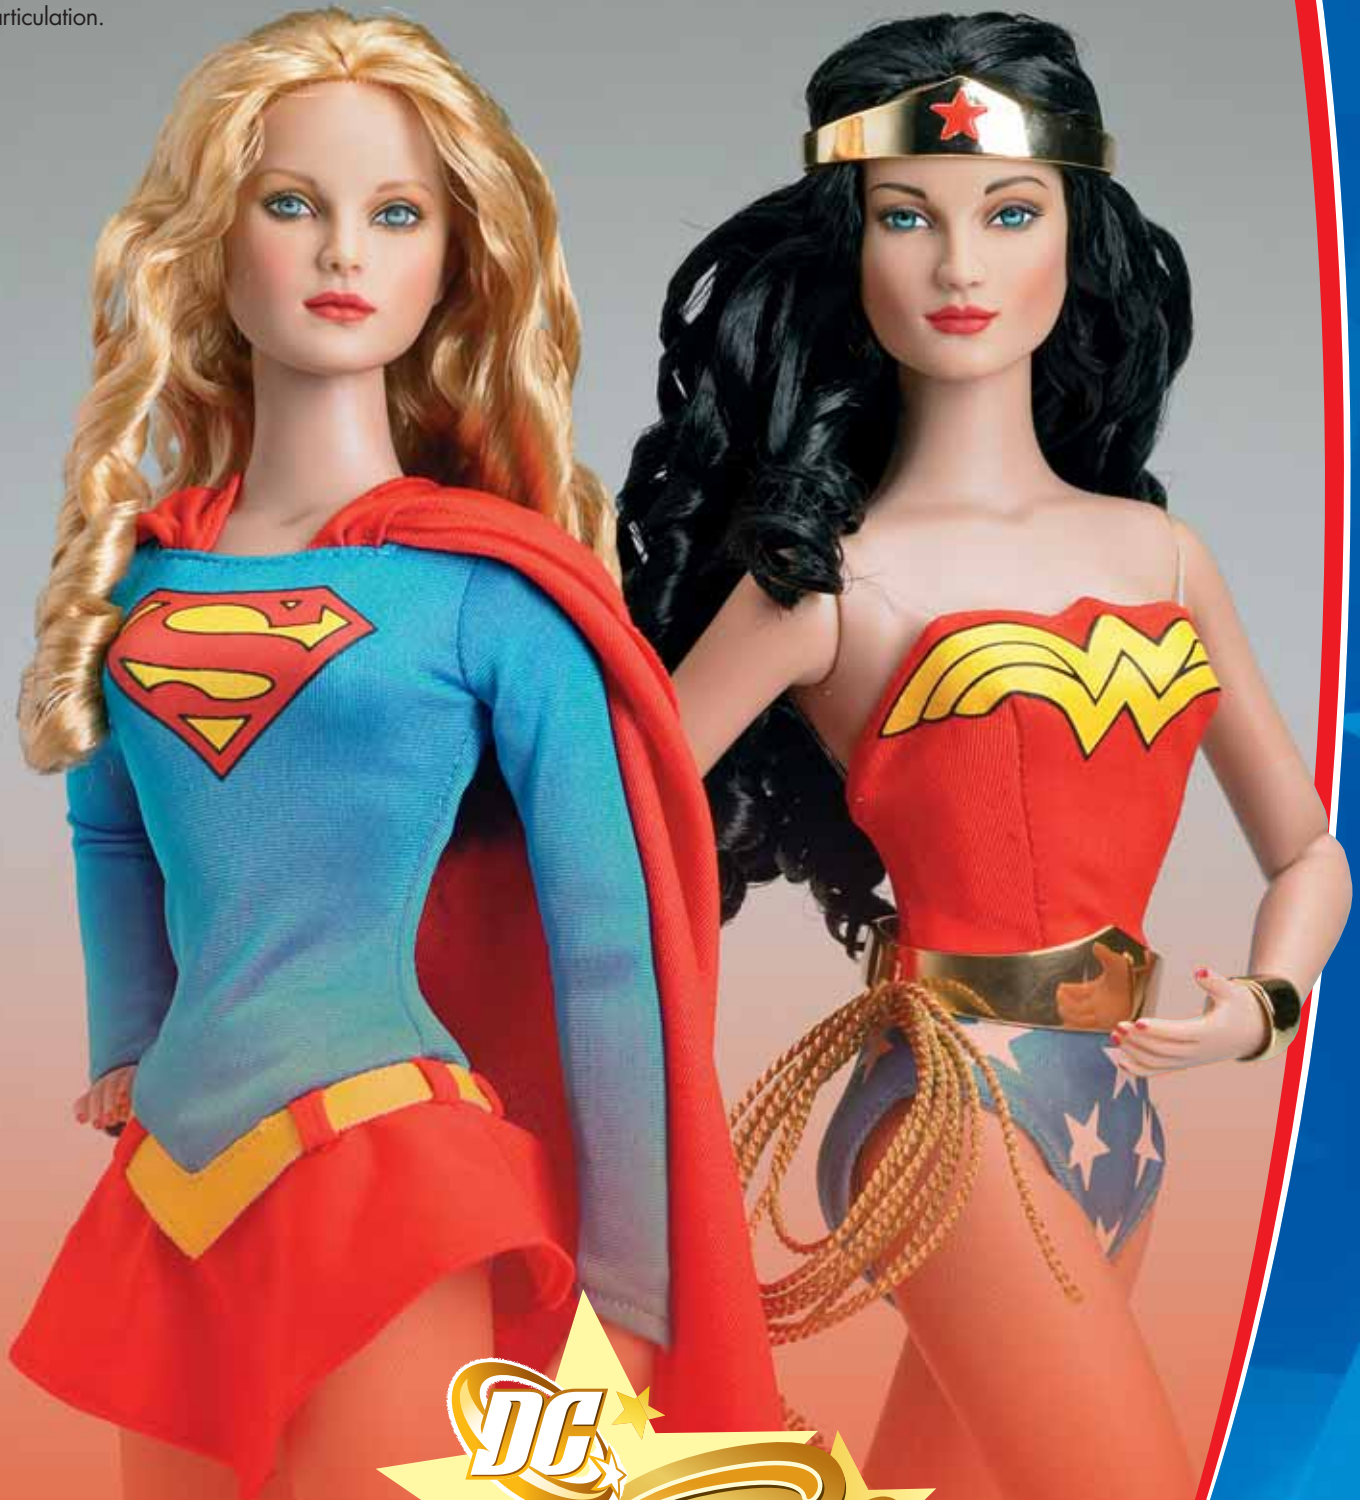

Flying onto the Scene!

Robert Tonner has long been a fan of the power and might of the DC Super Heroes; each with its own fascinating story of heroic powers and secret identities. Introducing the new Tonner Character Figure™ (TCF™) collection based on classic super heroes appearing in DC COMICS. SUPERGIRL & WONDER WOMAN are approximately 16" tall with multiple points of articulation.

DC Stars

DC STARS, SUPERGIRL, WONDER WOMAN and all related characters and elements are trademarks of and © DC Comics. (s07)

TONNER CHARACTER FIGURE™ (TCF™) is a trademark of the Tonner Doll Company, Inc. All rights reserved. Please note that not all dolls shown with Outfit Only ensembles are available as shown. Dolls have been styled for photography and may vary from actual production dolls.

TONNER
DOLL COMPANY 2007