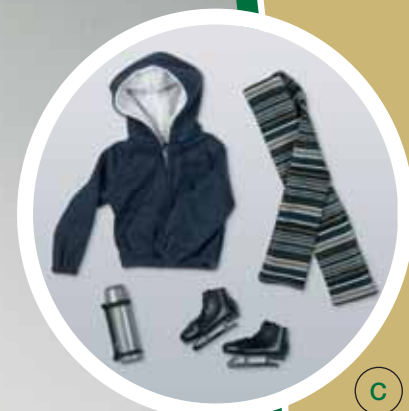

The Hardy Boys™

Introducing Frank & Joe Hardy -

The Hardy Boys™ - mystery and adventure encompass every moment of their lives and with four imaginative Adventure Sets, you can create your own thrilling tales! New to the Tonner Character Figure™ Collection, The Hardy Boys™ stand app. 17" tall and are crafted of fine quality vinyl/hard plastic with hand-painted facial detail.

A | Frank Hardy
DRESSED TONNER
CHARACTER FIGURE™
T7-HBDD-02
LE 2500
$129.99

B | Joe Hardy
DRESSED TONNER
CHARACTER FIGURE™
T7-HBDD-01
LE 2500
$129.99

C | On Thin Ice
ADVENTURE SET
T7-HBAC-01
LE 1000
$49.99

D | In the Right Direction
ADVENTURE SET
T7-HBAC-02
LE 1000
$49.99

E | Late Night Stakeout
ADVENTURE SET
T7-HBAC-03
LE 1000
$49.99

F | Sleuth Essentials
ADVENTURE SET
T7-HBAC-04
LE 1000
$49.99

The Hardy Boys™ is a trademark of Simon & Schuster.

Please note that not all dolls shown with Outfit Only ensembles are available as shown. Dolls have been styled for photography and may vary from actual production dolls.

A

B

C

D

E

F