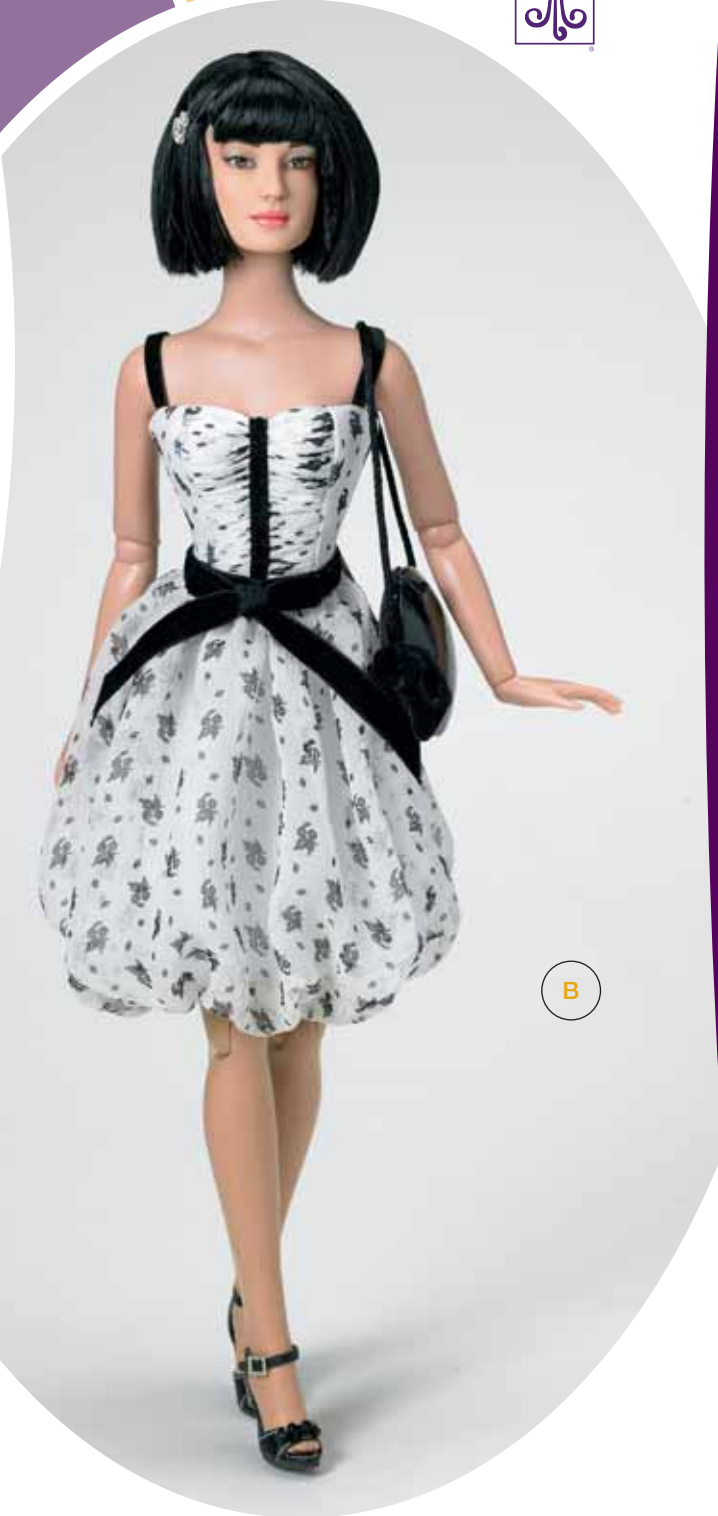

B

B | Cocktail Candor
OUTFIT ONLY
T7-TWOF-01
LE 1000
$64.99
Hair clip not included.

Please note that not all dolls shown with Outfit Only ensembles are available as shown. Dolls have been styled for photography and may vary from actual production dolls.