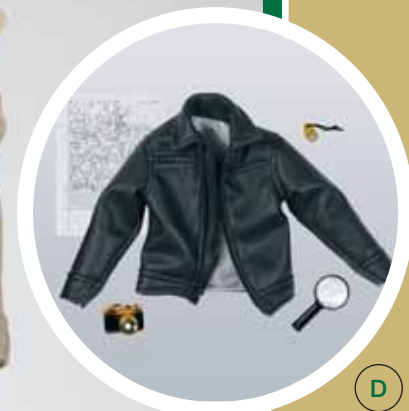

The Hardy Boys™

Introducing Frank & Joe Hardy -

The Hardy Boys™ - mystery and adventure encompass every moment of their lives and with four imaginative Adventure Sets, you can create your own thrilling tales! New to the Tonner Character Figure™ Collection, The Hardy Boys™ stand app. 17" tall and are crafted of fine quality vinyl/hard plastic with hand-painted facial detail.

A | Frank Hardy
DRESSED TONNER
CHARACTER FIGURE™
T7-HBDD-02
LE 2500
$129.99

B | Joe Hardy
DRESSED TONNER
CHARACTER FIGURE™
T7-HBDD-01
LE 2500
$129.99

C | On Thin Ice
ADVENTURE SET
T7-HBAC-01
LE 1000
$49.99

D | In the Right Direction
ADVENTURE SET
T7-HBAC-02
LE 1000
$49.99

E | Late Night Stakeout
ADVENTURE SET
T7-HBAC-03
LE 1000
$49.99

F | Sleuth Essentials
ADVENTURE SET
T7-HBAC-04
LE 1000
$49.99

The Hardy Boys™ is a trademark of Simon & Schuster.

Please note that not all dolls shown with Outfit Only ensembles are available as shown. Dolls have been styled for photography and may vary from actual production dolls.

A

B

C

D

E

F