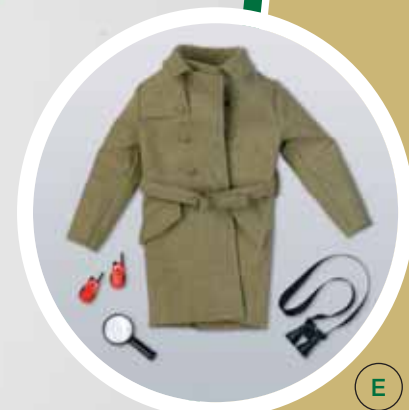

The Hardy Boys™

Introducing Frank & Joe Hardy -

The Hardy Boys™ - mystery and adventure encompass every moment of their lives and with four imaginative Adventure Sets, you can create your own thrilling tales! New to the Tonner Character Figure™ Collection, The Hardy Boys™ stand app. 17" tall and are crafted of fine quality vinyl/hard plastic with hand-painted facial detail.

A | Frank Hardy
DRESSED TONNER
CHARACTER FIGURE™
T7-HBDD-02
LE 2500
$129.99

B | Joe Hardy
DRESSED TONNER
CHARACTER FIGURE™
T7-HBDD-01
LE 2500
$129.99

C | On Thin Ice
ADVENTURE SET
T7-HBAC-01
LE 1000
$49.99

D | In the Right Direction
ADVENTURE SET
T7-HBAC-02
LE 1000
$49.99

E | Late Night Stakeout
ADVENTURE SET
T7-HBAC-03
LE 1000
$49.99

F | Sleuth Essentials
ADVENTURE SET
T7-HBAC-04
LE 1000
$49.99

The Hardy Boys™ is a trademark of Simon & Schuster.

Please note that not all dolls shown with Outfit Only ensembles are available as shown. Dolls have been styled for photography and may vary from actual production dolls.

A

B

C

D

E

F