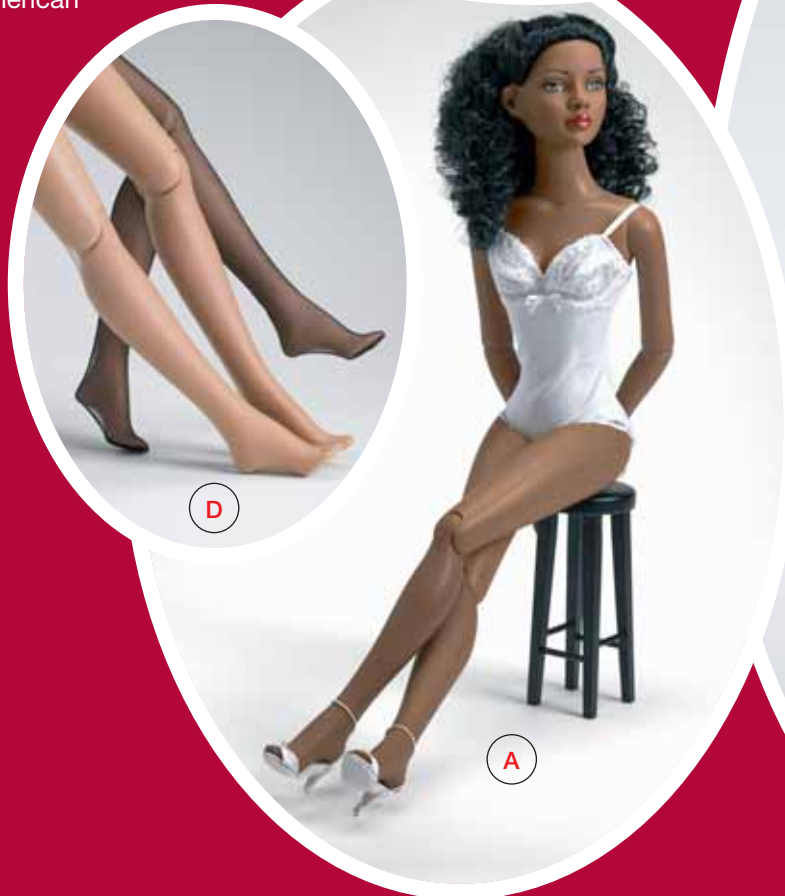

A | Basic African-American

BASIC DOLL
T7-AMBD-02
LE 300
$99.99

A