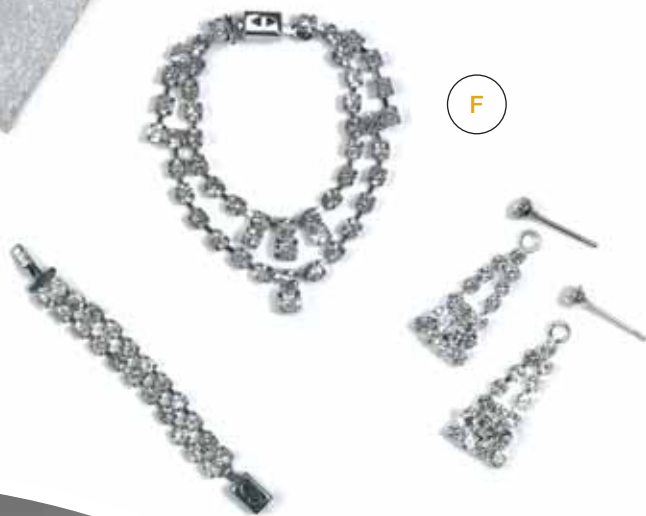

A | Flat Steps Set

BOUTIQUE
T7-TWAC-03
OPEN
$24.99

B | Summer Steps

BOUTIQUE
T7-TWAC-01
LE 300
$44.99

C | Black & White Steps

BOUTIQUE
T7-TWAC-02
LE 300
$44.99

D | Midnight Elegance Accessory Set

BOUTIQUE
T7-BQAC-02
LE 300
$39.99

E | Silver Comet Accessory Set

BOUTIQUE
T7-BQAC-03
LE 300
$39.99

F | Sparkling Stars Jewelry Set

BOUTIQUE
T7-BQAC-01
LE 300
$39.99