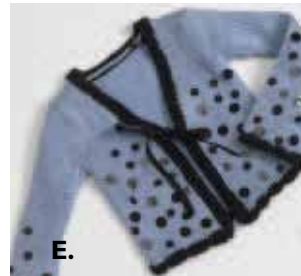

C.

A. Red Perfection
T6-BQAC-07
LE 1000
$39.99

B. Classic Navy
T6-BQAC-05
LE 1000
$39.99

C. Soho Short Sleeve
T6-BQAC-20
LE 1000
$29.99

D. Fifth Avenue Stripes
T6-BQAC-21
LE 1000
$24.99

E. Midtown Blue
T6-BQAC-18
LE 1000
$34.99

F. East Side Panache
T6-BQAC-19
LE 1000
$34.99

A. All That Glitters Jewelry Set
T5-BQSA-01
LE 1000
$39.99

B. Radical Steps Boot Set
T6-BQAC-01
LE 1000
$59.99

C. Confetti Color Shoe Pack
T6-BQAC-03
LE 1000
$39.99

D. Precious Steps Shoe Set
T6-BQAC-02
LE 1000
$44.99

F. The Compton Bag
T6-BQAC-29
LE 1000
$19.99

G. The Sydney Bag
T6-BQAC-30
LE 1000
$19.99

H. The Broadway Bag
T6-BQAC-31
LE 1000
$19.99

I. The Chelsea Bag
T6-BQAC-32
LE 1000
$19.99

E. Shoe Bazaar
T6-BQAC-04
LE 1000
$44.99