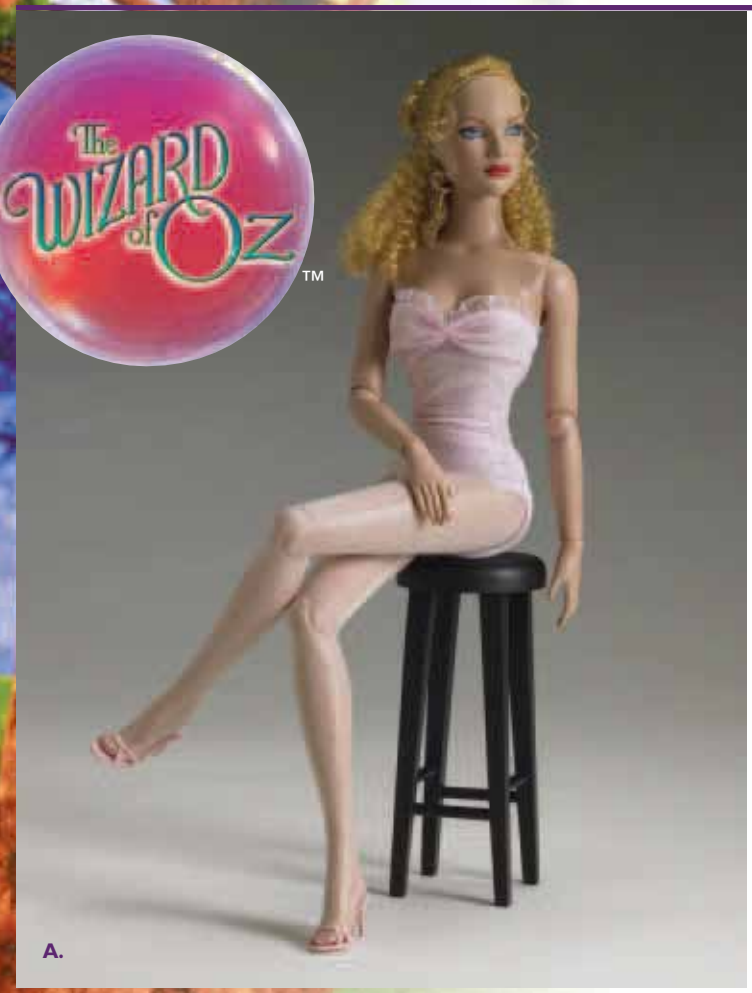

THE BEST DRESSED in OZ!

- **A. 2006 Basic GLINDA**
  BASIC DOLL
  BW STYLE
  T6-OZBD-01
  OPEN
  $69.99
- **B. Wickedly Basic Silver**
  BASIC DOLL
  BW STYLE
  T6-OZBD-02
  OPEN
  $69.99
- **C. 2006 Basic Ozmopolitan**
  BASIC DOLL
  BW STYLE
  T6-OZBD-04
  OPEN
  $69.99
- **D. 2006 Basic WICKED WITCH**
  BASIC DOLL
  BW STYLE
  T6-OZBD-03
  OPEN
  $69.99
- **E. Bedtime Dreams**
  OUTFIT ONLY
  T6-OZOF-04
  LE 1500
  $44.99
- **F. EMERALD CITY Cosmopolitan**
  DRESSED DOLL
  BW STYLE
  T6-OZDD-03
  LE 1500
  $149.99
- **G. EMERALD CITY Elegance**
  DRESSED DOLL
  BW STYLE
  T6-OZDD-04
  LE 1500
  $149.99
- **H. Perfume Lady**
  OUTFIT ONLY
  T6-OZOF-06
  LE 1500
  $69.99